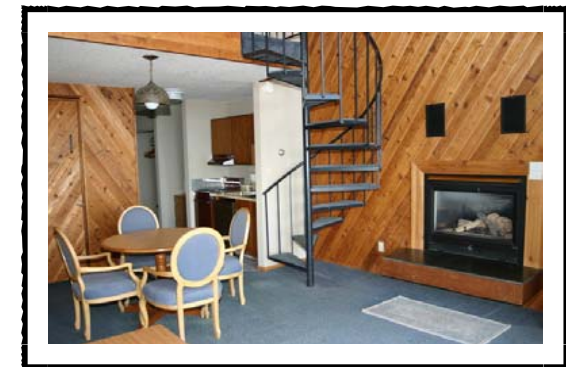

All rooms, cabins, and villas are
non-smoking accommodations.

BIRCHMONT LODGE

7598 Bemidji Rd NE
Bemidji, MN 56601
(218) 444-3463
toll free 888-RUTTGER
www.ruttger.com

BIRCHMONT LODGE

Fall & Winter Rates

September 20, 2009 - May 27, 2010