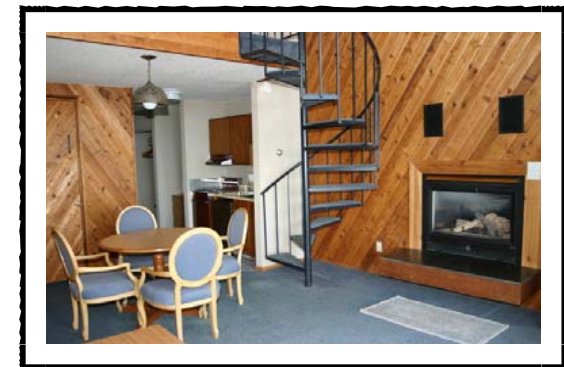

7598 Bemidji Rd NE
Bemidji, MN 56601
(218) 444-3463
toll free 888-RUTTGER
www.ruttger.com